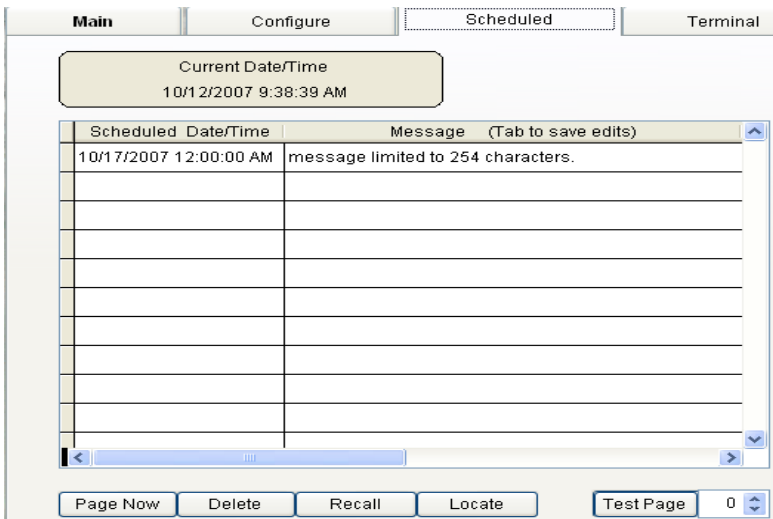

Qlinks

Single User PC Paging Software

- Schedule Page for Today or Later

- Sort Pager in Ascending or Descending Order
- Add, Remove and Edit Pre-Set Messages
- Print Pager database and Pre-set Message Database

- Locate, Delete or Recall Deleted Message
- Edit Scheduled Messages
- Select and Page Now

- Select Protocol
- Select Serial Port