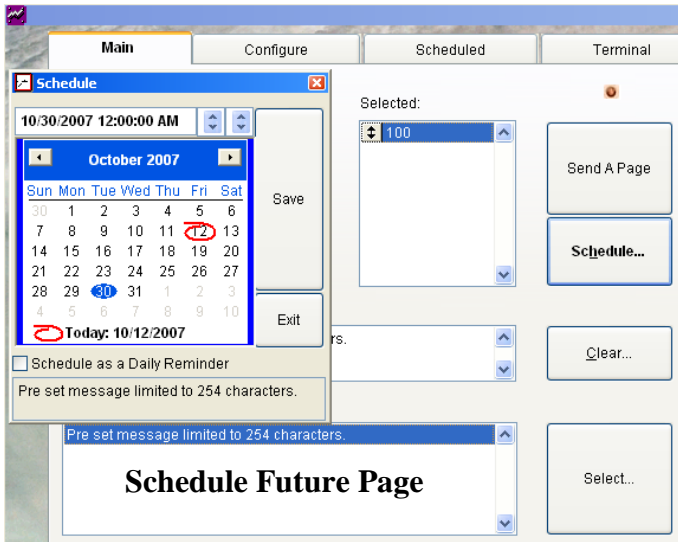

Qlinks

Single User PC Paging Software

- Schedule Page for Today or Later

- Sort Pager in Ascending or Descending Order
- Add, Remove and Edit Pre-Set Messages
- Print Pager database and Pre-set Message Database

- Locate, Delete or Recall Deleted Message
- Edit Scheduled Messages
- Select and Page Now

- Select Protocol
- Select Serial Port