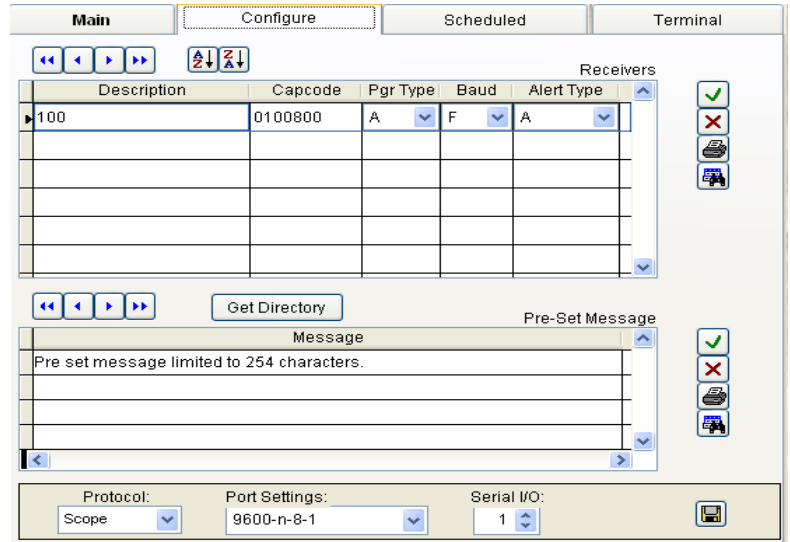

Qlinks

Single User PC Paging Software

- Schedule Page for Today or Later

- Sort Pager in Ascending or Descending Order
- Add, Remove and Edit Pre-Set Messages
- Print Pager database and Pre-set Message Database

- Locate, Delete or Recall Deleted Message
- Edit Scheduled Messages
- Select and Page Now

- Select Protocol
- Select Serial Port