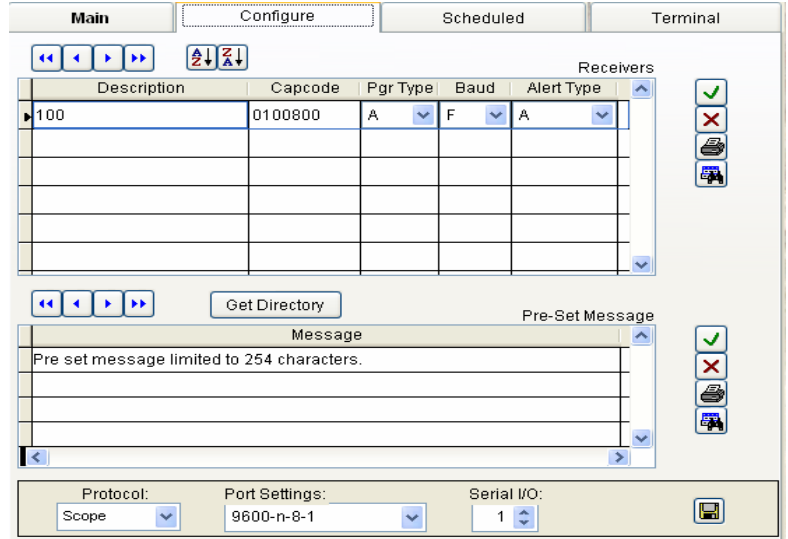

## Single User PC Paging Software

- Schedule Page for Today or Later

- Sort Pager in Ascending or Descending Order
- Add, Remove and Edit Pre-Set Messages
- Print Pager database and Pre-set Message Database

- Locate, Delete or Recall Deleted Message
- Edit Scheduled Messages
- Select and Page Now

- Select Protocol
- Select Serial Port