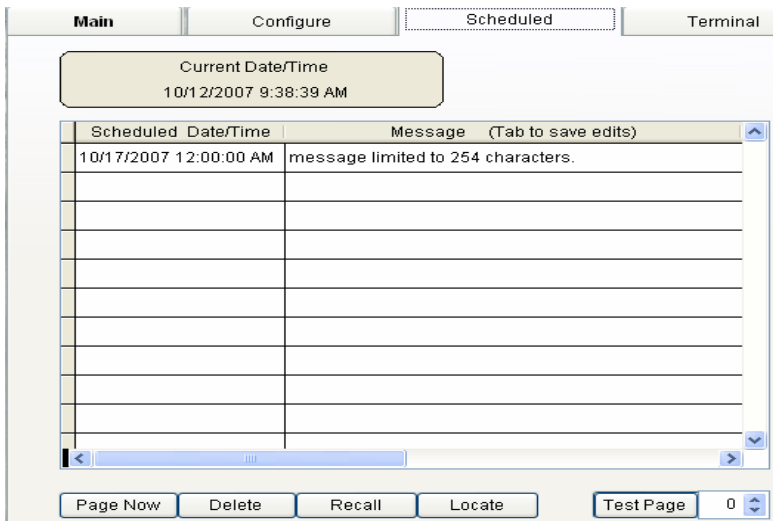

## Single User PC Paging Software

- Schedule Page for Today or Later

- Sort Pager in Ascending or Descending Order
- Add, Remove and Edit Pre-Set Messages
- Print Pager database and Pre-set Message Database

- Locate, Delete or Recall Deleted Message
- Edit Scheduled Messages
- Select and Page Now

- Select Protocol
- Select Serial Port