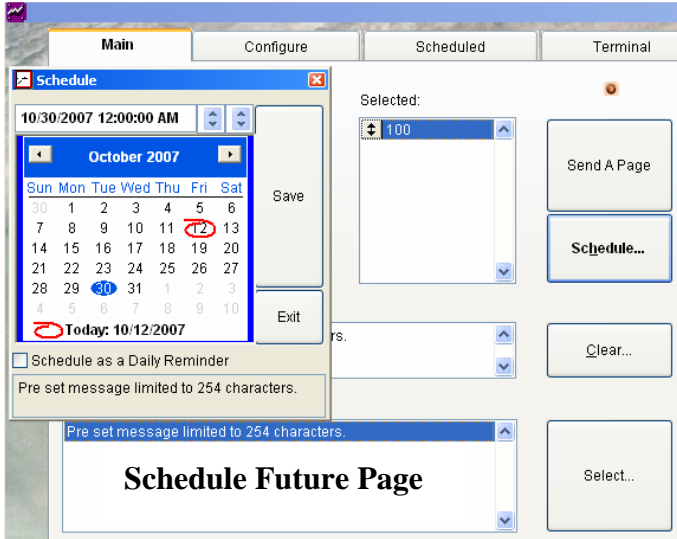

## Single User PC Paging Software

- Schedule Page for Today or Later

- Sort Pager in Ascending or Descending Order
- Add, Remove and Edit Pre-Set Messages
- Print Pager database and Pre-set Message Database

- Locate, Delete or Recall Deleted Message
- Edit Scheduled Messages
- Select and Page Now

- Select Protocol
- Select Serial Port